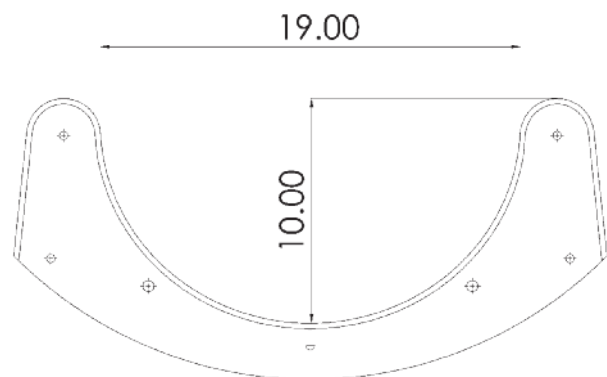

BYOS 1 & BYOS 2 SLIDE COLORS AVAILABLE:

Tan: -51; Gray: -52; Summit Gray: -53; Mont Blanc: -54; Pebble: -55; Fashion Gray: -56; Cappuccino: -57; Autumn Sun: -58; Safari Sunrise: -59; Starry Night: -60; and Seashell: -61

BYOS 1 slides are designed for use in residential pool applications.

BYOS 2 slides are designed for use in both residential pool applications and commercial pool applications.

Matching Products: The T7 Diving System™, Pool/Spa Table™, Pool/Spa Seat™, Sun Shelf Tables™, and In-Pool Lounger™ are designed to match the Landscape Slide products perfectly for a complete designer pool look.

BYOS FEATURES:

- Collections of Different Flume Sections that can be Used in Various Combinations
- Exclusive Zoom Flume™ Water Delivery System (TWO on BYOS 2 slide)
- Stainless Steel Construction Anchoring System Included
- Stainless Steel Hardware Included
- Optional Handrails Available (Standard on BYOS 2)
- Variety of Earth Tones & Granite Colors Available
- Advanced High-Tech RTM Manufacturing
- BYOS 1 Weight Limit = 250 lbs
- BYOS 2 Weight Limit = 350 lbs.
- BYOS 1 = 20-40 GPM (Actual GPM rating will vary depending on specific pool size and pool equipment used.)
- BYOS 2 = 40-80 GPM (Actual GPM rating will vary depending on specific pool size and pool equipment used.)
- Multiple Patents Pending
- 1 Year Warranty
- See pages 161-164 for BYOS Quote Forms

BYOS 1 SLIDE:

BYOS 1 Flume Dimensions