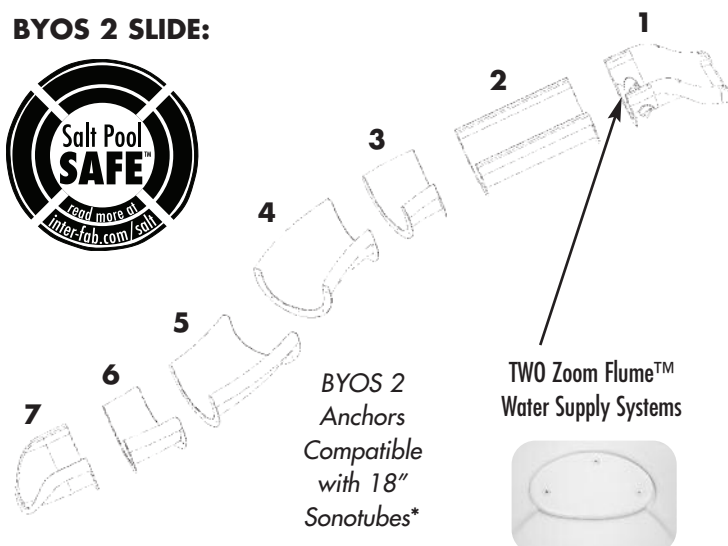

BYOS 2 slides are designed for use in both residential pool applications and commercial pool applications.

Matching Products: The T7 Diving System™, Pool/Spa Table™, Pool/Spa Seat™, Sun Shelf Tables™, and In-Pool Lounger™ are designed to match the Landscape Slide products perfectly for a complete designer pool look.

BYOS FEATURES:

- Collections of Different Flume Sections that can be Used in Various Combinations
- Exclusive Zoom Flume™ Water Delivery System (TWO on BYOS 2 slide)
- Stainless Steel Construction Anchoring System Included
- Stainless Steel Hardware Included
- Optional Handrails Available (Standard on BYOS 2)
- Variety of Earth Tones & Granite Colors Available
- Advanced High-Tech RTM Manufacturing
- BYOS 1 Weight Limit = 250 lbs
- BYOS 2 Weight Limit = 350 lbs.
- BYOS 1 = 20-40 GPM (Actual GPM rating will vary depending on specific pool size and pool equipment used.)
- BYOS 2 = 40-80 GPM (Actual GPM rating will vary depending on specific pool size and pool equipment used.)
- Multiple Patents Pending
- 1 Year Warranty
- See pages 161-164 for BYOS Quote Forms

BYOS 1 SLIDE:

BYOS 1 Flume Dimensions

BYOS 2 SLIDE:

BYOS 2 Flume Dimensions

* Refer to the BYOS 1 & 2 installation manual for details.