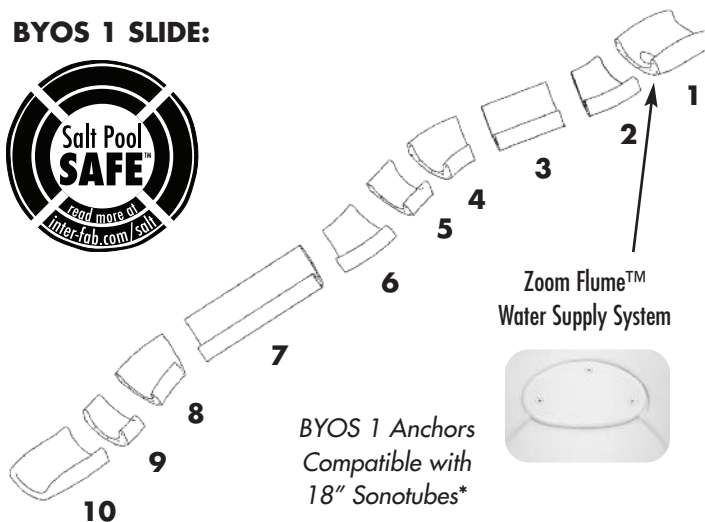

BYOS 1 & BYOS 2 SLIDE COLORS AVAILABLE:

Tan: -51; Gray: -52; Summit Gray: -53; Mont Blanc: -54; Pebble: -55; Fashion Gray: -56; Cappuccino: -57; Autumn Sun: -58; Safari Sunrise: -59; Starry Night: -60; and Seashell: -61

BYOS 1 slides are designed for use in residential pool applications.

BYOS 2 slides are designed for use in both residential pool applications and commercial pool applications.

Matching Products: The T7 Diving System™, Pool/Spa Table™, Pool/Spa Seat™, Sun Shelf Tables™, and In-Pool Lounger™ are designed to match the Landscape Slide products perfectly for a complete designer pool look.

BYOS FEATURES:

- Collections of Different Flume Sections that can be Used in Various Combinations
- Exclusive Zoom Flume™ Water Delivery System (TWO on BYOS 2 slide)
- Stainless Steel Construction Anchoring System Included
- Stainless Steel Hardware Included
- Optional Handrails Available (Standard on BYOS 2)
- Variety of Earth Tones & Granite Colors Available
- Advanced High-Tech RTM Manufacturing
- BYOS 1 Weight Limit = 250 lbs
- BYOS 2 Weight Limit = 350 lbs.
- BYOS 1 = 20-40 GPM (Actual GPM rating will vary depending on specific pool size and pool equipment used.)
- BYOS 2 = 40-80 GPM (Actual GPM rating will vary depending on specific pool size and pool equipment used.)
- Multiple Patents Pending
- 1 Year Warranty
- See pages 161-164 for BYOS Quote Forms

BYOS 1 SLIDE:

BYOS 1 Flume Dimensions