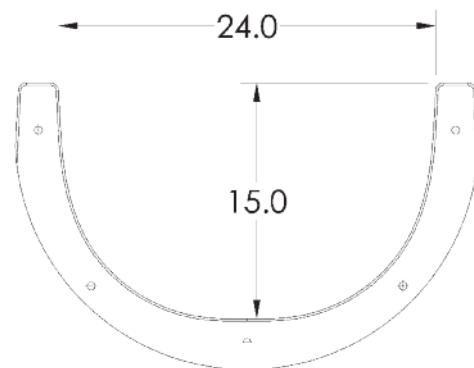

BYOS FEATURES:

- Collections of Different Flume Sections that can be Used in Various Combinations
- Exclusive Zoom Flume™ Water Delivery System (TWO on BYOS 2 slide)
- Stainless Steel Construction Anchoring System Included
- Stainless Steel Hardware Included
- Optional Handrails Available (Standard on BYOS 2)
- Variety of Earth Tones & Granite Colors Available
- Advanced High-Tech RTM Manufacturing
- BYOS 1 Weight Limit = 250 lbs
- BYOS 2 Weight Limit = 350 lbs.
- BYOS 1 = 20-40 GPM (Actual GPM rating will vary depending on specific pool size and pool equipment used.)
- BYOS 2 = 40-80 GPM (Actual GPM rating will vary depending on specific pool size and pool equipment used.)
- Multiple Patents Pending
- 1 Year Warranty
- See pages 161-164 for BYOS Quote Forms

BYOS 1 SLIDE:

BYOS 1 Flume Dimensions

BYOS 2 SLIDE:

BYOS 2 Flume Dimensions

* Refer to the BYOS 1 & 2 installation manual for details.