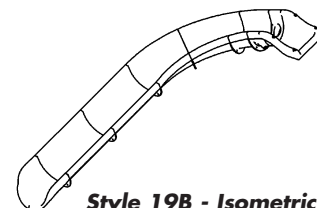

### RIVER RUN SERIES (BYOS 2) FEATURES:

- Pre-Designed BYOS 2™ Slides
- 19', 23', 24' & 29' Linear Foot Length Options
- Each Design Available in Left and Right Turn
- Stainless Steel Anchors Included
- No Quote Process Needed – Easy to Order
- Variety of Earth Tones & Granite Colors Available
- Advanced High-Tech RTM Manufacturing
- BYOS 2 Weight Limit = 350 lbs.
- BYOS 2 = 40-80 GPM (Actual GPM rating will vary depending on specific pool size and pool equipment used.)
- Multiple Patents Pending
- 1 Year Warranty
- See pages 165-166 for River Run Series Product Selection Guide with Part Numbers
- Color Coordinating Products Available:  
T7 Diving System, Tables, & In-Pool Lounger

### 19 LINEAR FEET RIVER RUN SERIES Style 19A - Left Turn Shown

Front View

Top View

Style 19A - Isometric View

**4** BYOS 2 Anchors Supplied

### 19 LINEAR FEET RIVER RUN SERIES Style 19B - Left Turn Shown

Front View

Top View

Style 19B - Isometric View

**4** BYOS 2 Anchors Supplied

**RIVER RUN SERIES SLIDES:**

**23 LINEAR FEET RIVER RUN SERIES**  
**Style 23A - Left Turn Shown**

**24 LINEAR FEET RIVER RUN SERIES**  
**Style 24A - Left Turn Shown**

**24 LINEAR FEET RIVER RUN SERIES**  
**Style 24B - Left Turn Shown**

**29 LINEAR FEET RIVER RUN SERIES**  
**Style 29A - Left Turn Shown**