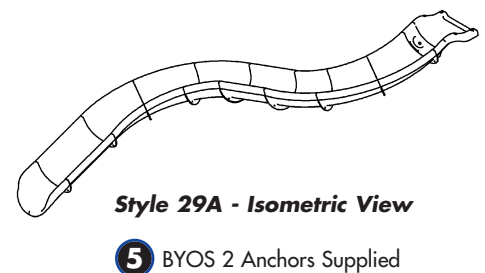

### 19 LINEAR FEET RIVER RUN SERIES Style 19A - Left Turn Shown

Front View

Top View

Style 19A - Isometric View

**4** BYOS 2 Anchors Supplied

### 19 LINEAR FEET RIVER RUN SERIES Style 19B - Left Turn Shown

Front View

Top View

Style 19B - Isometric View

**4** BYOS 2 Anchors Supplied

**RIVER RUN SERIES SLIDES:**

**23 LINEAR FEET RIVER RUN SERIES**  
**Style 23A - Left Turn Shown**

**24 LINEAR FEET RIVER RUN SERIES**  
**Style 24A - Left Turn Shown**

**24 LINEAR FEET RIVER RUN SERIES**  
**Style 24B - Left Turn Shown**

**29 LINEAR FEET RIVER RUN SERIES**  
**Style 29A - Left Turn Shown**