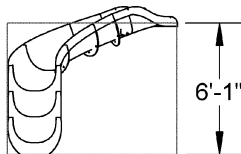

### RIVER RUN SERIES (BYOS 2) FEATURES:

- Pre-Designed BYOS 2™ Slides
- 19', 23', 24' & 29' Linear Foot Length Options
- Each Design Available in Left and Right Turn
- Stainless Steel Anchors Included
- No Quote Process Needed – Easy to Order
- Variety of Earth Tones & Granite Colors Available
- Advanced High-Tech RTM Manufacturing
- BYOS 2 Weight Limit = 350 lbs.
- BYOS 2 = 40-80 GPM (Actual GPM rating will vary depending on specific pool size and pool equipment used.)
- Multiple Patents Pending
- 1 Year Warranty
- See pages 165-166 for River Run Series Product Selection Guide with Part Numbers
- Color Coordinating Products Available:  
T7 Diving System, Tables, & In-Pool Lounger

### 19 LINEAR FEET RIVER RUN SERIES Style 19A - Left Turn Shown

Front View

Top View

Style 19A - Isometric View

**4** BYOS 2 Anchors Supplied

### 19 LINEAR FEET RIVER RUN SERIES Style 19B - Left Turn Shown

Front View

Top View

Style 19B - Isometric View

**4** BYOS 2 Anchors Supplied

**RIVER RUN SERIES SLIDES:**

**23 LINEAR FEET RIVER RUN SERIES**  
**Style 23A - Left Turn Shown**

**24 LINEAR FEET RIVER RUN SERIES**  
**Style 24A - Left Turn Shown**

**24 LINEAR FEET RIVER RUN SERIES**  
**Style 24B - Left Turn Shown**

**29 LINEAR FEET RIVER RUN SERIES**  
**Style 29A - Left Turn Shown**