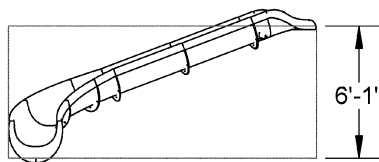

### RIVER RUN SERIES (BYOS 2) FEATURES:

- Pre-Designed BYOS 2™ Slides
- 19', 23', 24' & 29' Linear Foot Length Options
- Each Design Available in Left and Right Turn
- Stainless Steel Anchors Included
- No Quote Process Needed – Easy to Order
- Variety of Earth Tones & Granite Colors Available
- Advanced High-Tech RTM Manufacturing
- BYOS 2 Weight Limit = 350 lbs.
- BYOS 2 = 40-80 GPM (Actual GPM rating will vary depending on specific pool size and pool equipment used.)
- Multiple Patents Pending
- 1 Year Warranty
- See pages 165-166 for River Run Series Product Selection Guide with Part Numbers
- Color Coordinating Products Available:  
T7 Diving System, Tables, & In-Pool Lounger

### 19 LINEAR FEET RIVER RUN SERIES Style 19A - Left Turn Shown

Front View

Top View

Style 19A - Isometric View

**4** BYOS 2 Anchors Supplied