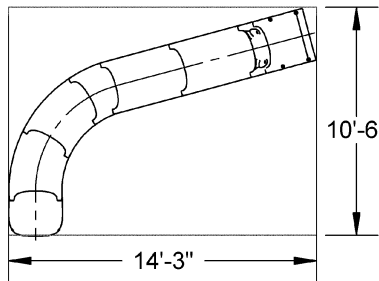

### RIVER RUN SERIES (BYOS 2) FEATURES:

- Pre-Designed BYOS 2™ Slides
- 19', 23', 24' & 29' Linear Foot Length Options
- Each Design Available in Left and Right Turn
- Stainless Steel Anchors Included
- No Quote Process Needed – Easy to Order
- Variety of Earth Tones & Granite Colors Available
- Advanced High-Tech RTM Manufacturing
- BYOS 2 Weight Limit = 350 lbs.
- BYOS 2 = 40-80 GPM (Actual GPM rating will vary depending on specific pool size and pool equipment used.)
- Multiple Patents Pending
- 1 Year Warranty
- See pages 165-166 for River Run Series Product Selection Guide with Part Numbers
- Color Coordinating Products Available:  
T7 Diving System, Tables, & In-Pool Lounger

### 19 LINEAR FEET RIVER RUN SERIES Style 19A - Left Turn Shown

Front View

Top View

Style 19A - Isometric View

**4** BYOS 2 Anchors Supplied