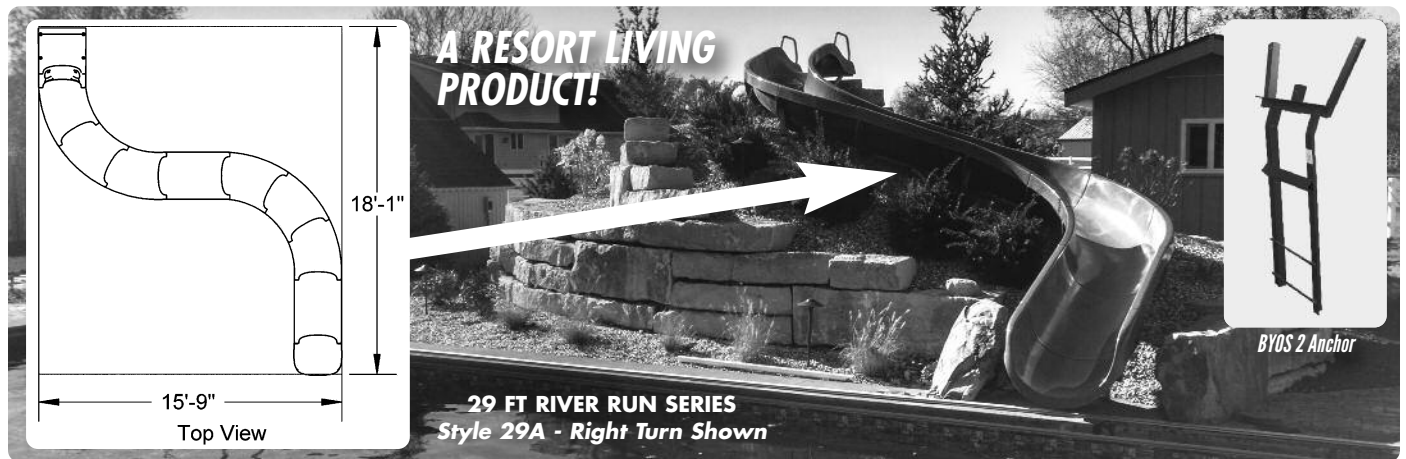

### RIVER RUN SERIES (BYOS 2) FEATURES:

- Pre-Designed BYOS 2™ Slides
- 19', 23', 24' & 29' Linear Foot Length Options
- Each Design Available in Left and Right Turn
- Stainless Steel Anchors Included
- No Quote Process Needed – Easy to Order
- Variety of Earth Tones & Granite Colors Available
- Advanced High-Tech RTM Manufacturing
- BYOS 2 Weight Limit = 350 lbs.
- BYOS 2 = 40-80 GPM (Actual GPM rating will vary depending on specific pool size and pool equipment used.)
- Multiple Patents Pending
- 1 Year Warranty
- See pages 165-166 for River Run Series Product Selection Guide with Part Numbers
- Color Coordinating Products Available:  
T7 Diving System, Tables, & In-Pool Lounger

### 19 LINEAR FEET RIVER RUN SERIES Style 19A - Left Turn Shown

Front View

Top View

Style 19A - Isometric View

**4** BYOS 2 Anchors Supplied

**24 LINEAR FEET RIVER RUN SERIES**  
**Style 24A - Left Turn Shown**

**24 LINEAR FEET RIVER RUN SERIES**  
**Style 24B - Left Turn Shown**

**29 LINEAR FEET RIVER RUN SERIES**  
**Style 29A - Left Turn Shown**