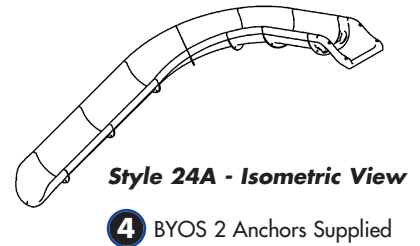

### 19 LINEAR FEET RIVER RUN SERIES Style 19A - Left Turn Shown

Front View

Top View

Style 19A - Isometric View

**4** BYOS 2 Anchors Supplied

### 19 LINEAR FEET RIVER RUN SERIES Style 19B - Left Turn Shown

Front View

Top View

Style 19B - Isometric View

**4** BYOS 2 Anchors Supplied

**RIVER RUN SERIES SLIDES:**

**23 LINEAR FEET RIVER RUN SERIES**  
**Style 23A - Left Turn Shown**

**24 LINEAR FEET RIVER RUN SERIES**  
**Style 24A - Left Turn Shown**

**24 LINEAR FEET RIVER RUN SERIES**  
**Style 24B - Left Turn Shown**

**29 LINEAR FEET RIVER RUN SERIES**  
**Style 29A - Left Turn Shown**