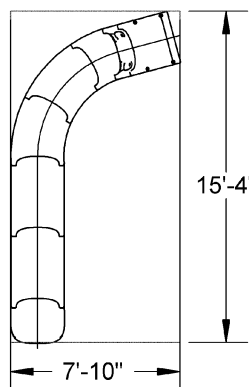

### RIVER RUN SERIES (BYOS 2) FEATURES:

- Pre-Designed BYOS 2™ Slides
- 19', 23', 24' & 29' Linear Foot Length Options
- Each Design Available in Left and Right Turn
- Stainless Steel Anchors Included
- No Quote Process Needed – Easy to Order
- Variety of Earth Tones & Granite Colors Available
- Advanced High-Tech RTM Manufacturing
- BYOS 2 Weight Limit = 350 lbs.
- BYOS 2 = 40-80 GPM (Actual GPM rating will vary depending on specific pool size and pool equipment used.)
- Multiple Patents Pending
- 1 Year Warranty
- See pages 165-166 for River Run Series Product Selection Guide with Part Numbers
- Color Coordinating Products Available:  
T7 Diving System, Tables, & In-Pool Lounger

### 19 LINEAR FEET RIVER RUN SERIES Style 19A - Left Turn Shown

Front View

Top View

Style 19A - Isometric View

**4** BYOS 2 Anchors Supplied

### 19 LINEAR FEET RIVER RUN SERIES Style 19B - Left Turn Shown

Front View

Top View

Style 19B - Isometric View

**4** BYOS 2 Anchors Supplied

**RIVER RUN SERIES SLIDES:**

**23 LINEAR FEET RIVER RUN SERIES**  
**Style 23A - Left Turn Shown**

**24 LINEAR FEET RIVER RUN SERIES**  
**Style 24A - Left Turn Shown**

**24 LINEAR FEET RIVER RUN SERIES**  
**Style 24B - Left Turn Shown**

**29 LINEAR FEET RIVER RUN SERIES**  
**Style 29A - Left Turn Shown**