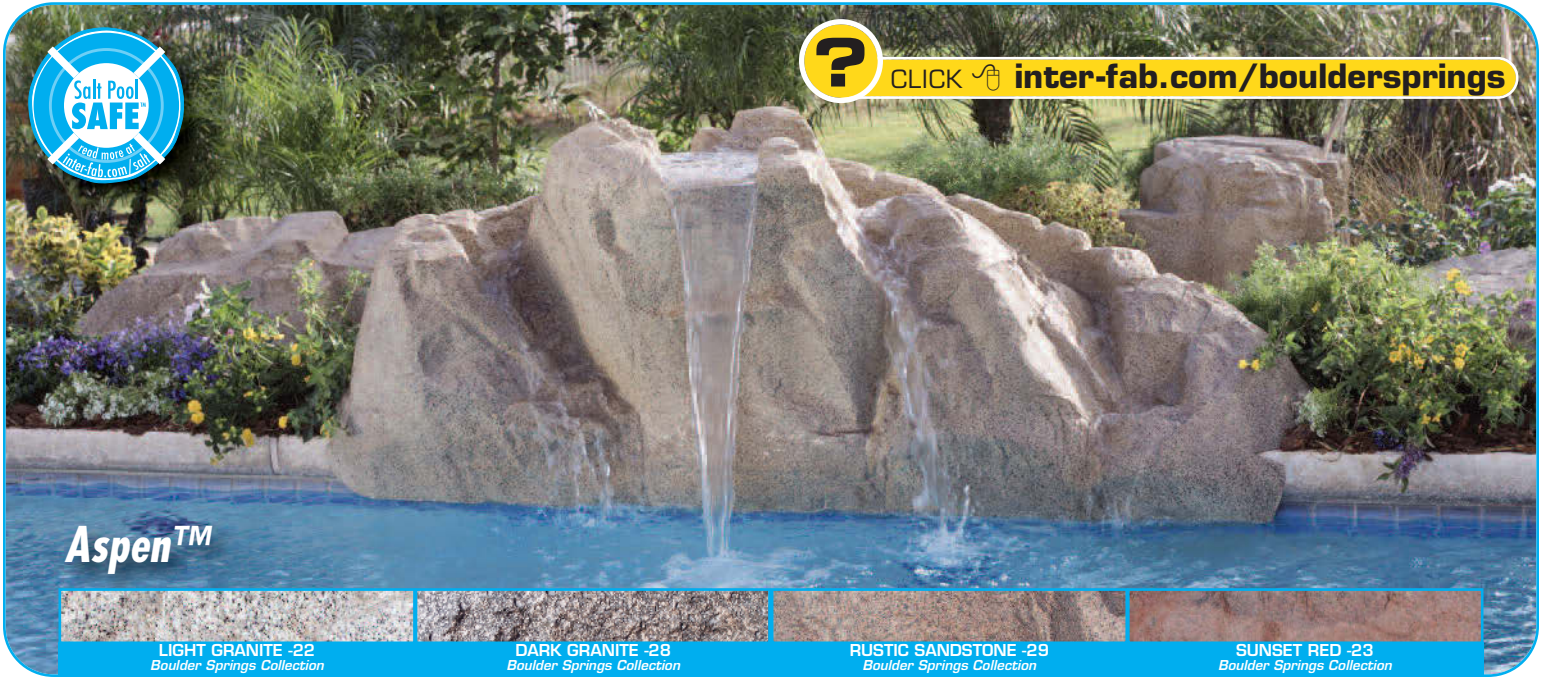

CLICK [inter-fab.com/bouldersprings](http://inter-fab.com/bouldersprings)

**Aspen™**

LIGHT GRANITE -22  
Boulder Springs Collection

DARK GRANITE -28  
Boulder Springs Collection

RUSTIC SANDSTONE -29  
Boulder Springs Collection

SUNSET RED -23  
Boulder Springs Collection

**INFO:**

- Soothing Watersounds to Complete the Look and Feel of any Swimming Pool or Pond Application
- Perfectly Matches other Boulder Springs Products for a Coordinated Themed Poolscape
- Consistent Color and Style for each Installation so There Are no Surprises with the Color
- Emulates the Look of Real Rock Outcroppings to Compliment the Rest of the Backyard Decor
- Pre-plumbed, Constructed with Durable, Rugged and Lightweight High Tech Composite Materials
- Easy to Winterize and Store During the Pool Off Season so You Don't Need to do a Custom Winter Cover
- Accessorize and Broaden the Waterfall Scene with the Matching Landscape Boulder Accessory Pack